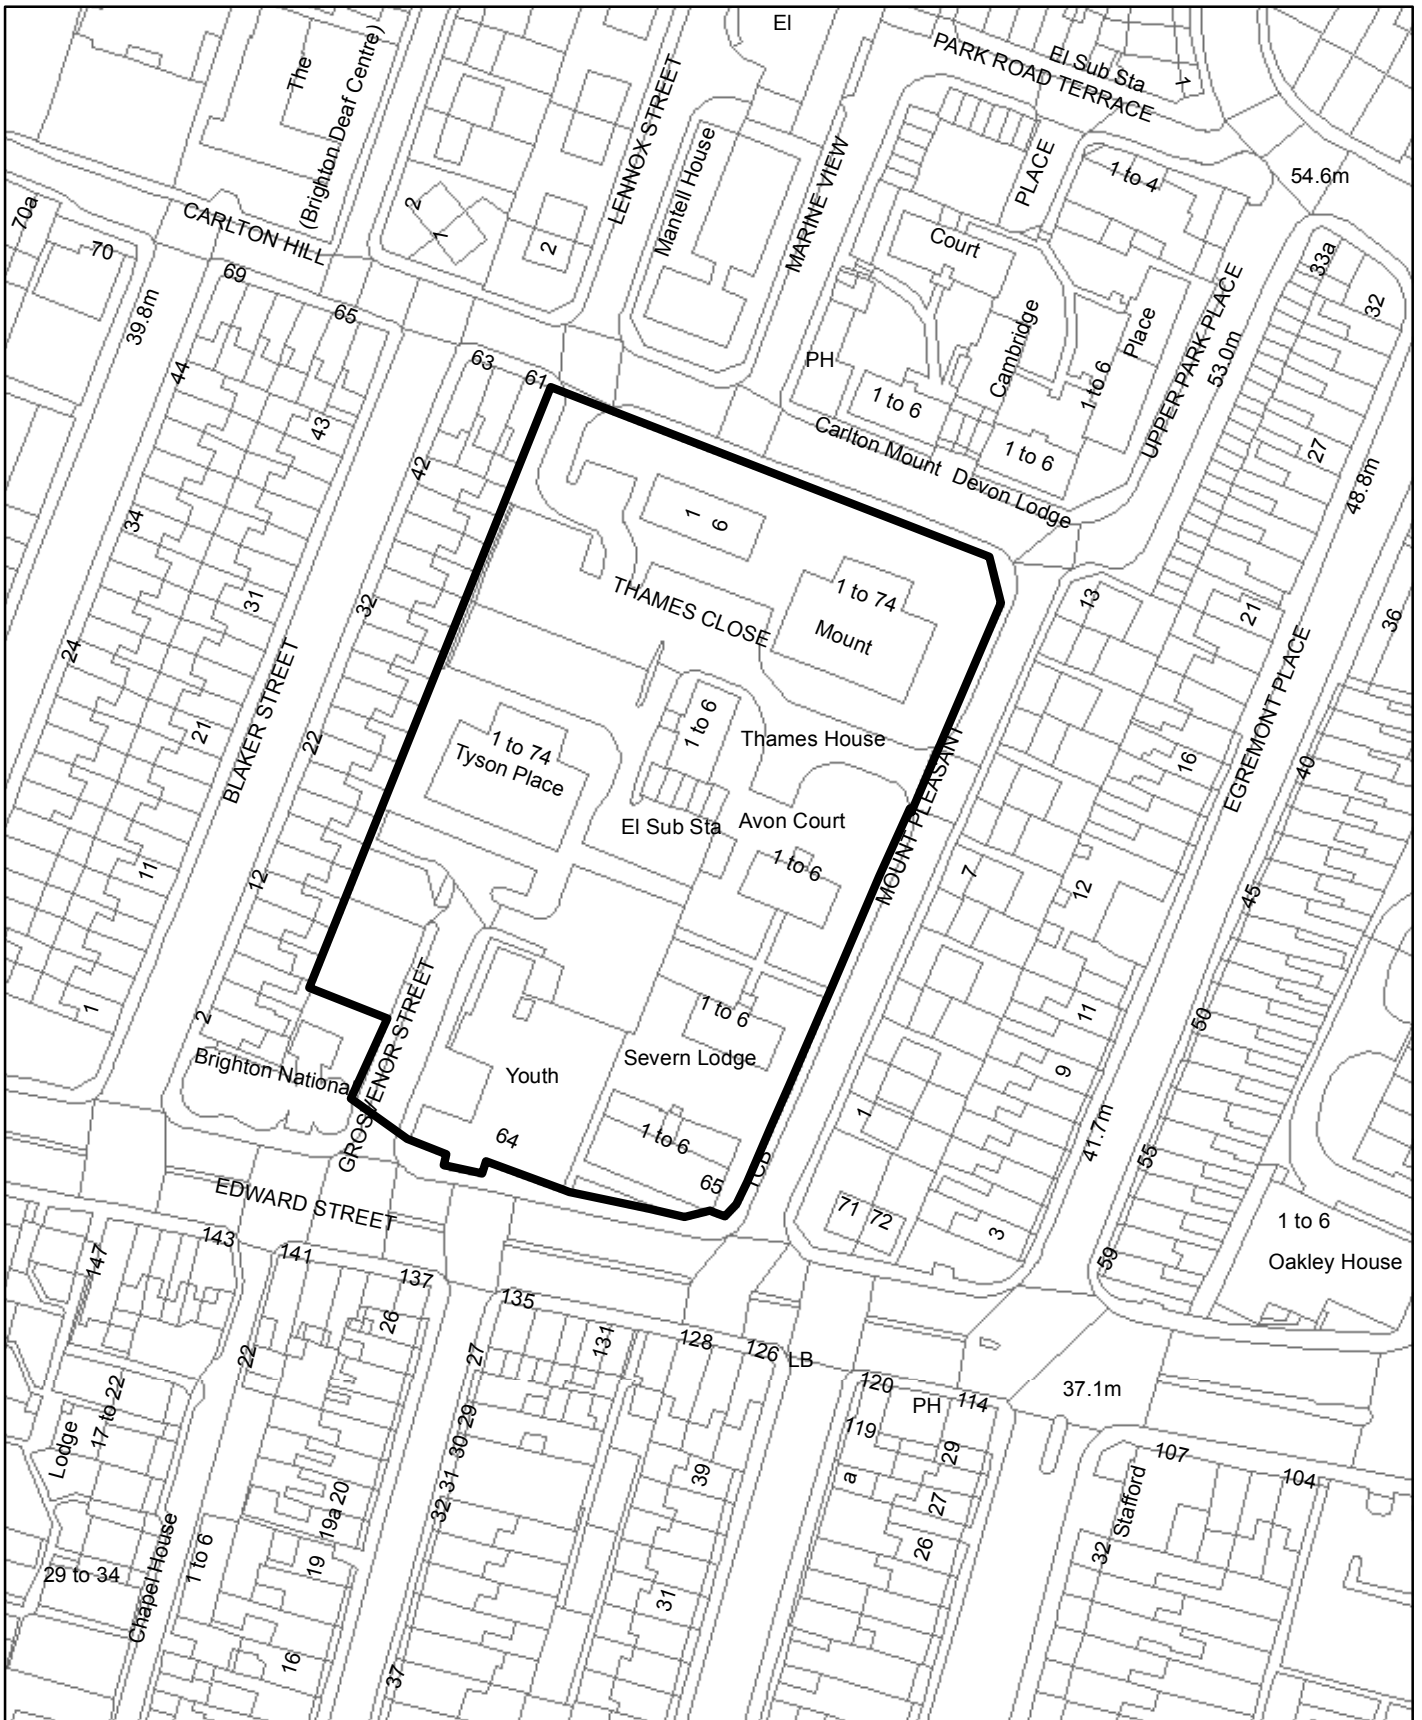

BH2016/05563 Tyson Place and St Johns Mount, Brighton

**Brighton & Hove
City Council**

Scale: 1:1,250